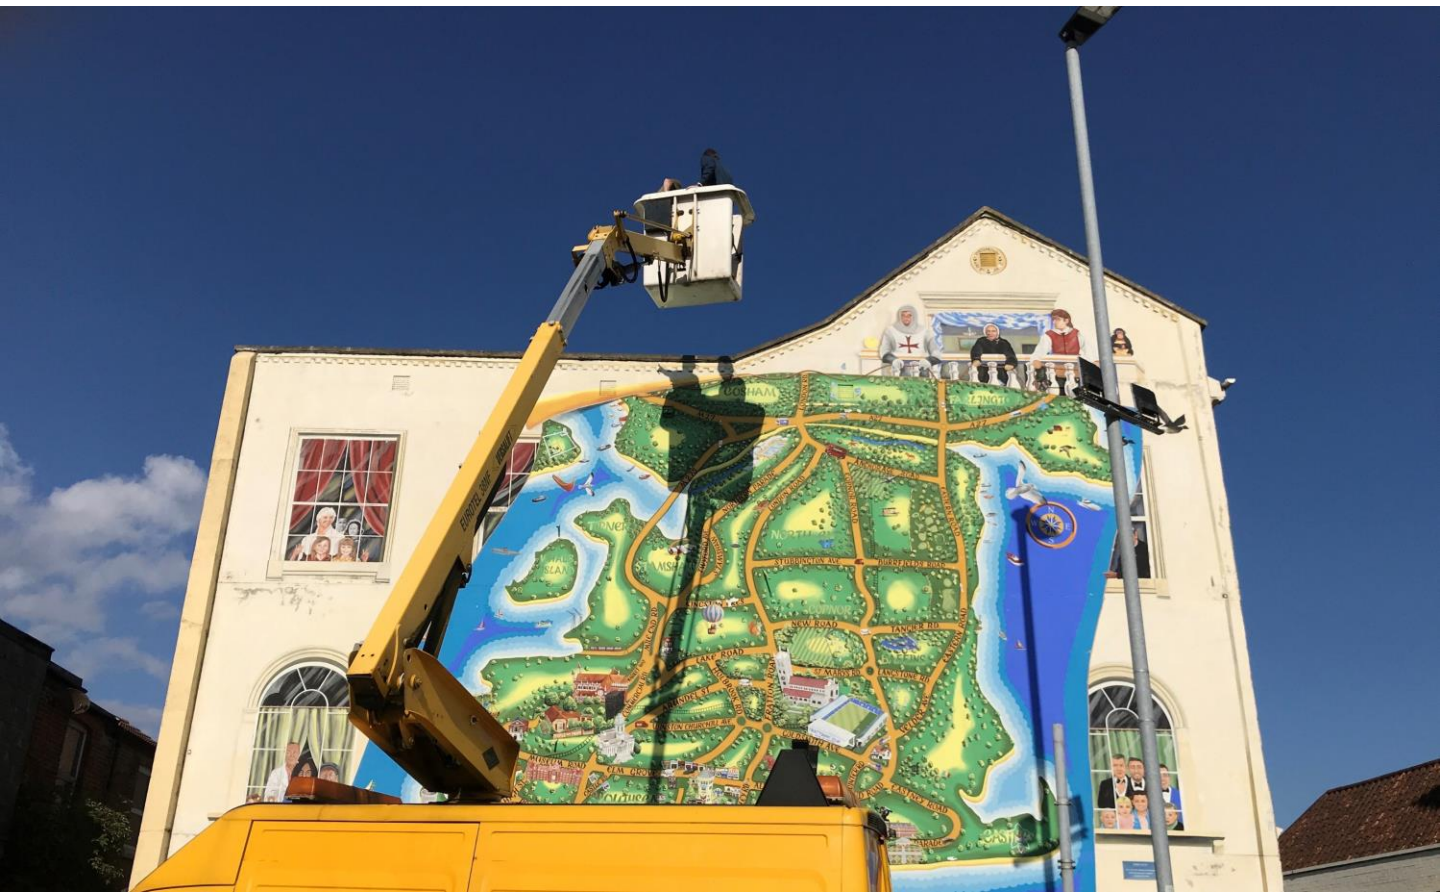

MURALS

The creation of murals from an individual's visualisation can be achieved using KEIM paints and ensures that the colours retain their original vividness even years after application.

KEIM paints have been used for over 30 years in the UK to achieve some iconic imagery by many very talented muralists. A couple of examples are Cable Street Mural in London and St Martin's Church in Blackheath, dating from 1894.

Silver, copper and gold effects can be achieved using KEIM decorative paints with metallic pigments.